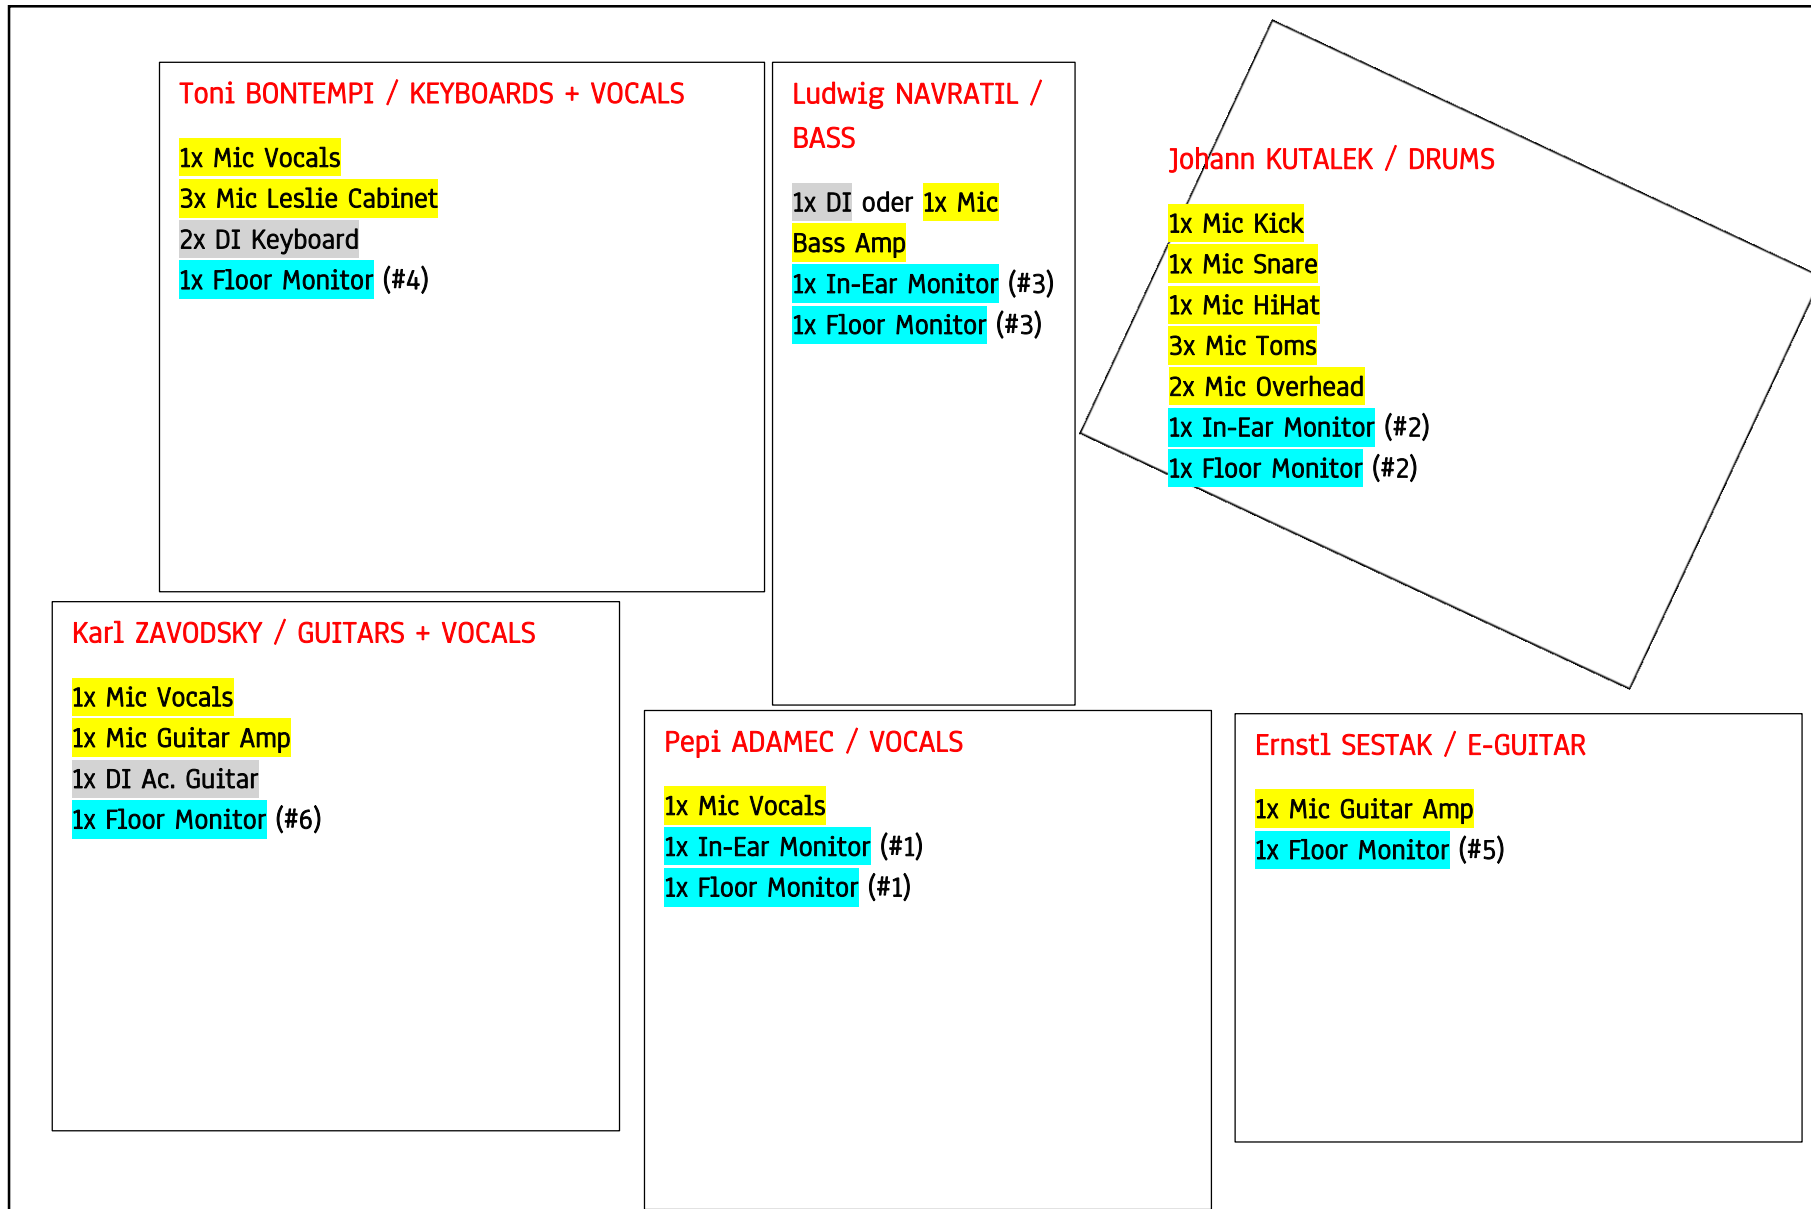

OSTBAHN XI - Die Band(e)

STAGEPLAN I (bis ca. 6 Meter Breite)

OSTBAHN XI - Die Band(e)

STAGEPLAN II (ab ca. 7 Meter Breite)

Toni BONTEMPI / KEYBOARDS + VOCALS

1x Mic Vocals
3x Mic Leslie Cabinet
2x DI Keyboard
1x Floor Monitor (#4)

Johann KUTALEK / DRUMS

1x Mic Kick
1x Mic Snare
1x Mic HiHat
3x Mic Toms
2x Mic Overhead
1x In-Ear Monitor (#2)
1x Floor Monitor (#2)

Ludwig NAVRATIL / BASS

1x DI oder 1x Mic Bass Amp
1x In-Ear Monitor (#3)
1x Floor Monitor (#3)

Karl ZAVODSKY / GUITARS + VOCALS

1x Mic Vocals
1x Mic Guitar Amp
1x DI Ac. Guitar
1x Floor Monitor (#6)

Pepi ADAMEC / VOCALS

1x Mic Vocals
1x In-Ear Monitor (#1)
1x Floor Monitor (#1)

Ernstl SESTAK / E-GUITAR

1x Mic Guitar Amp
1x Floor Monitor (#5)

STAGEPLAN II (ab ca. 7 Meter Breite) - Detail